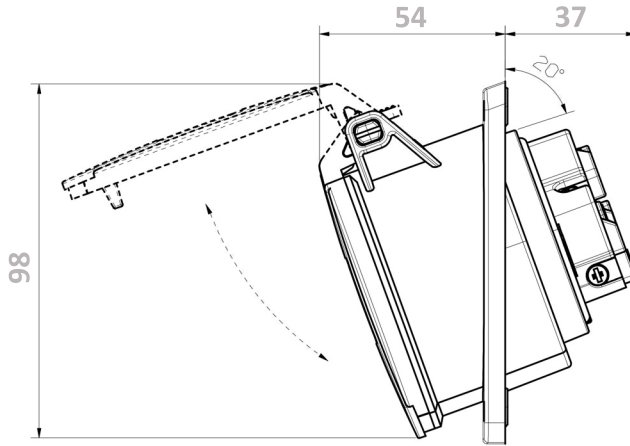

3124-309-0900 - CEE - 3X32A / Makine Prizi (Eđik) (83x90) (Vidalı) (IP44)
CEE - 3x32A / Panel Mount Socket Outlet (Angled) (83x90) (Screw) (IP44)

Connection Type	Screw Type
Kablo apı (Cable Diameter) (mm ²)	1-4