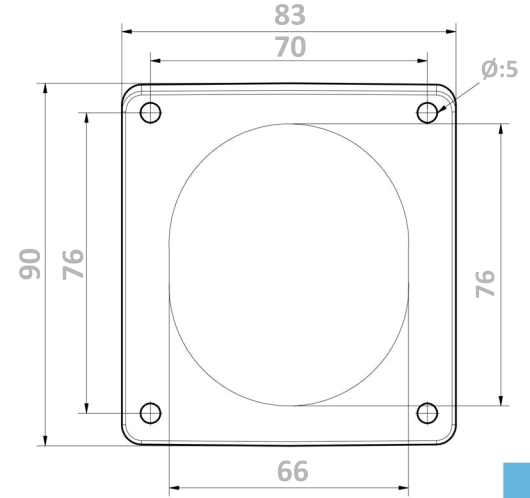

3124-309-0900 - CEE - 3X32A / Makine Prizi (Eđik) (83x90) (Vidalı) (IP44)
CEE - 3x32A / Panel Mount Socket Outlet (Angled) (83x90) (Screw) (IP44)

Connection Type	Screw Type
Kablo apı (Cable Diameter) (mm ²)	1-4