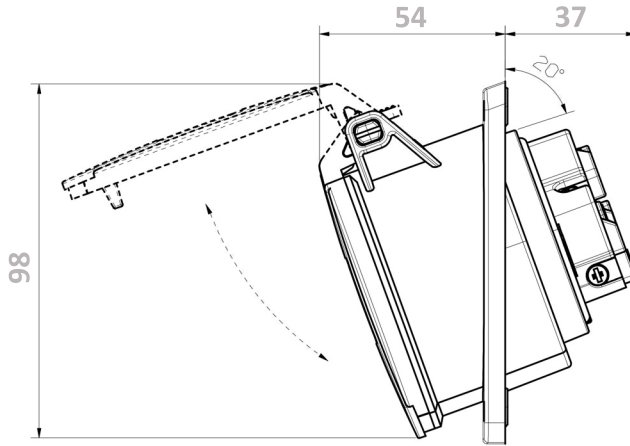

3126-309-1600 - CEE - 4X32A / Makine Prizi (Eđik) (83x90) (Vidalı) (IP44)
CEE - 4x32A / Panel Mount Socket Outlet (Angled) (83x90) (Screw) (IP44)

Connection Type	Screw Type
Kablo apı (Cable Diameter) (mm ²)	2,5-10