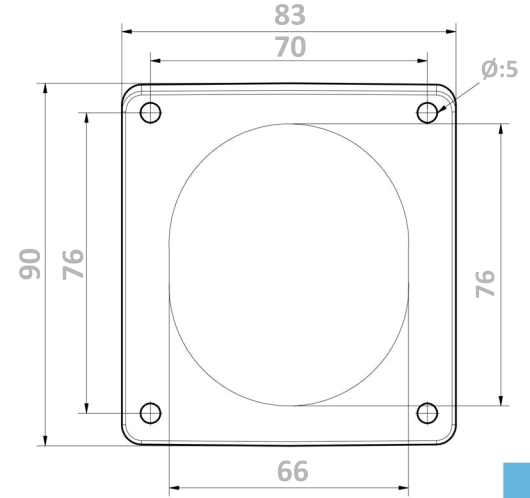

3126-309-1600 - CEE - 4X32A / Makine Prizi (Eđik) (83x90) (Vidalı) (IP44)
CEE - 4x32A / Panel Mount Socket Outlet (Angled) (83x90) (Screw) (IP44)

Connection Type	Screw Type
Kablo apı (Cable Diameter) (mm ²)	2,5-10