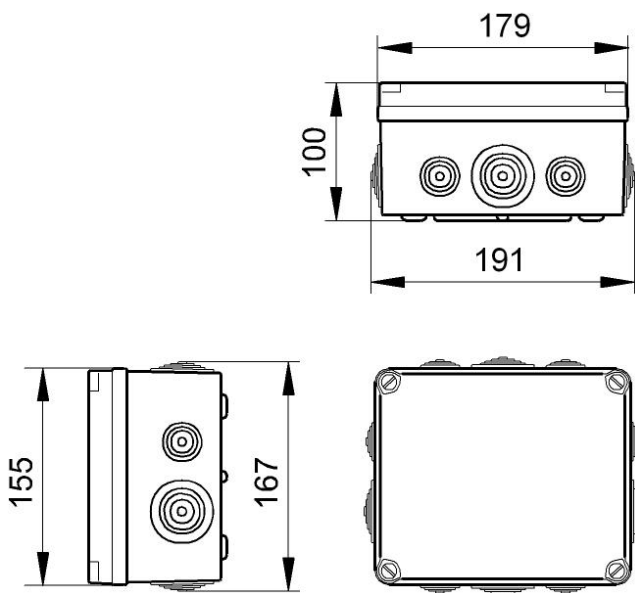

LIGHT

IP65 JUNCTION BOXES

Description: IP65 WATERTIGHT JUNCTION BOX WITH CONICAL CABLE GLANDS

Reference:
EV171

Characteristics:

Product type:	Watertight junction boxes with opaque cover and conical cable glands
Exterior dimensions (Height x Width x Depth):	167x191x100 mm
Dimensions of the flush-fit gap (HxWxD):	-
Number of modules:	-
Installation:	Surface
Color:	RAL 7035
Window:	White
Weight (kg):	0,36
Cable entry:	6xM25 - 4xM40
Components:	-
Materials:	Halogen-free plastic materials. Base: Shock-proof PS. Conical cable glands: PVC
Lid-window-door material:	Shock-proof PS

Certificates and standards:

Directive:	2014/35/EU
Standards:	IEC 60670-22
Certificates:	

Codes:

EAN:	8431044189000
Customs tariff number:	85.38.10.00
ETIM 8.0:	EC002600

LIGHT

IP65 JUNCTION BOXES

Description: IP65 WATERTIGHT JUNCTION BOX WITH CONICAL CABLE GLANDS

Reference: EV171

Detailed drawing:

 <http://www.ide.es/downloads/planos/pdf/EV171.pdf>

 <http://www.ide.es/downloads/planos/dxf/EV171.dxf>

 <http://www.ide.es/downloads/planos/stp/EV171.stp>

Exterior dimensions (Height x Width x Depth):

167x191x100 mm

Dimensions of the flush-fit gap (Height x Width x Depth):

-

Sustainability:

RoHS - REACH

Supply:

The boxes are supplied individually, shrink-wrapped and in multiple cardboard packaging, according to minimum packaging units. Boxes with conical cable glands are supplied with the cone assembled.