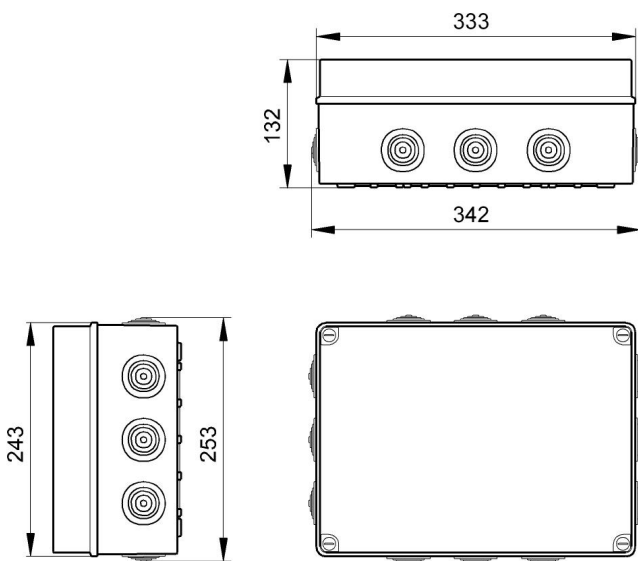

LIGHT

IP65 JUNCTION BOXES

Description: IP65 WATERTIGHT JUNCTION BOX WITH CONICAL CABLE GLANDS

Reference:
EV322

Characteristics:

Product type:	Watertight junction boxes with opaque cover and conical cable glands
Exterior dimensions (Height x Width x Depth):	253x342x133 mm
Dimensions of the flush-fit gap (HxWxD):	-
Number of modules:	-
Installation:	Surface
Color:	RAL 7035
Window:	White
Weight (kg):	0,92
Cable entry:	12xM40
Components:	-
Materials:	Halogen-free plastic materials. Base and cover: Shock-proof PS - Conical cable glands: PVC
Lid-window-door material:	Shock-proof PS

Certificates and standards:

Directive:	2014/35/EU
Standards:	IEC 60670-22
Certificates:	

Codes:

EAN:	8431044195001
Customs tariff number:	85.38.10.00
ETIM 8.0:	EC002600

LIGHT

IP65 JUNCTION BOXES

Description: IP65 WATERTIGHT JUNCTION BOX WITH CONICAL CABLE GLANDS

Reference: EV322

Detailed drawing:

 <http://www.ide.es/downloads/planos/pdf/EV322.pdf>

 <http://www.ide.es/downloads/planos/dxf/EV322.dxf>

 <http://www.ide.es/downloads/planos/stp/EV322.stp>

Exterior dimensions (Height x Width x Depth):

253x342x133 mm

Dimensions of the flush-fit gap (Height x Width x Depth):

-

Sustainability:

RoHS - REACH

Supply:

The boxes are supplied individually, shrink-wrapped and in multiple cardboard packaging, according to minimum packaging units. Boxes with conical cable glands are supplied with the cone assembled.